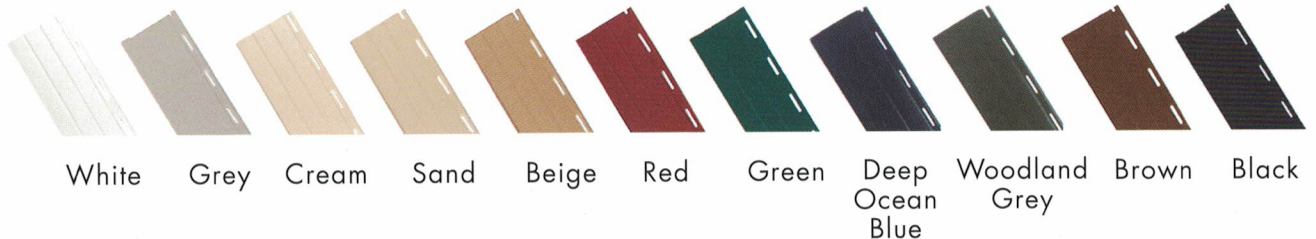

Rollashield®

ALUMINIUM ROLLER SHUTTERS

*State of the
art technology*

“

Save on your energy costs while protecting your most valuable asset.

”

Rollashield shutters not only offer protection and peace of mind, they provide a more comfortable and eco friendly environment. Lightweight yet extremely strong the curtain area consists of an aluminium skin injected with a polyurethane foam for added strength and insulation qualities.

STANDARD PROFILE COLOURS.

SECURITY.

Present an immediate visible deterrent, protecting your home against burglary and vandalism.

INSULATION.

Thermal insulation properties that reduce the effects of summer heat as well as retaining the warmth during the colder winter months.