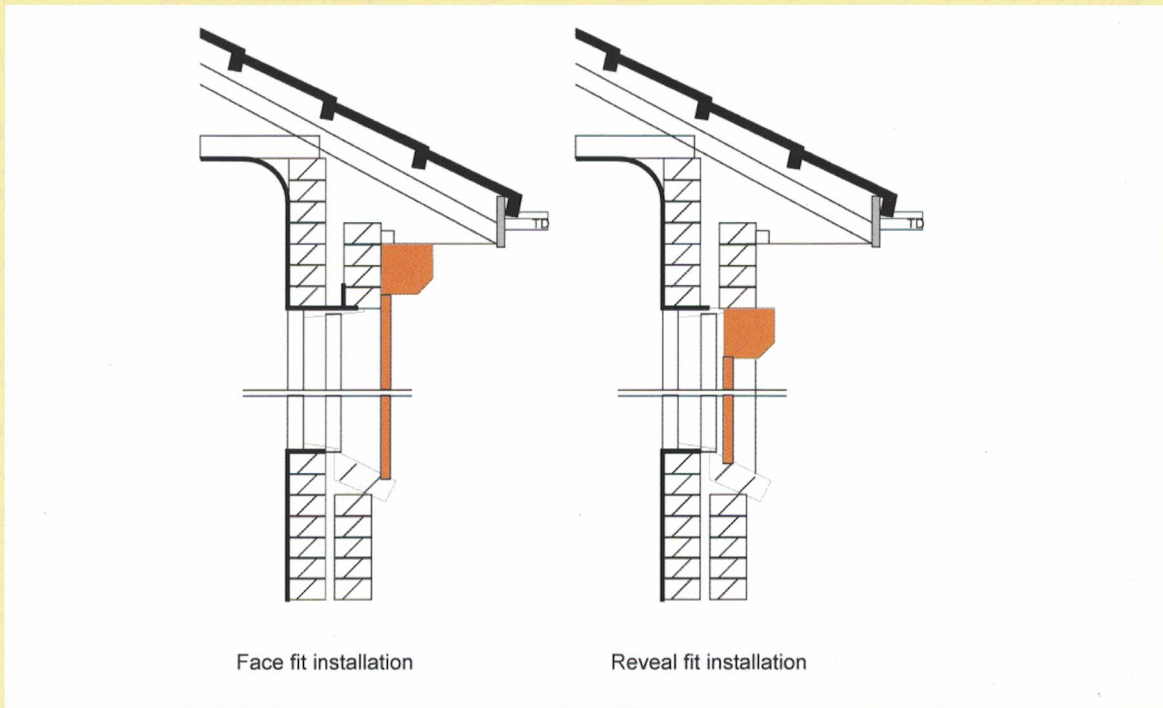

INSTALLATION.

STANDARD HEAD BOX COLOURS.