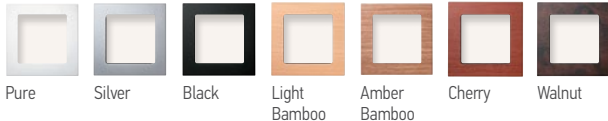

The Smoove wall mounted control is available in three finishes for the display screen and seven contemporary frame colours to suit any décor. Suitable for all Somfy RTS motorised internal and external products, each Smoove unit operates a single product, or a single group of products.