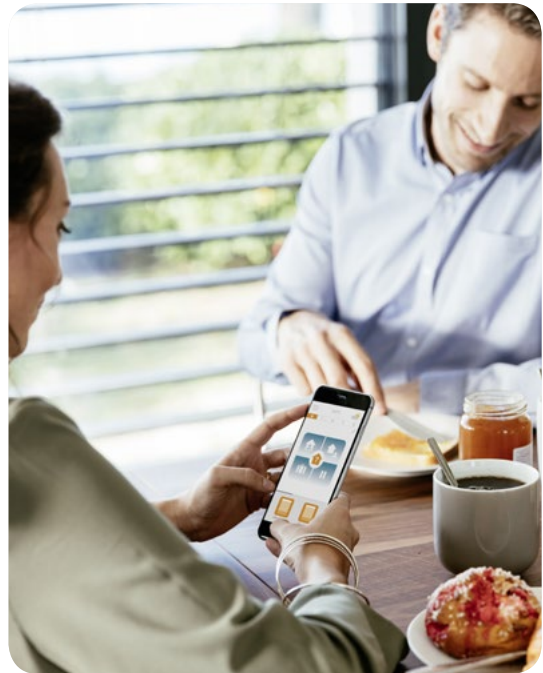

External venetian blinds

With external venetian blinds, you are giving yourself the opportunity to play with light.

The ability to introduce sunshine while still maintaining your privacy changes the way you live in your home; making you more aware of the passage of the sun and how it changes through the seasons. External venetian blinds bring a feeling of luxury and sophistication to any home.

There is a large variety of external venetians to choose from: flat or rounded, wide or narrow, aluminium or wood. The style of slat is chosen for aesthetics but also for performance. These choices directly influence the performance of your venetians and affect glare reduction, lighting, and help to optimise shade or wind tolerance. These factors all contribute to how energy efficient your home can be and you will be surprised at the positive impact on your heating and cooling costs. Ask your Somfy Expert retailer about which external venetians will best suit your lifestyle.

Benefits

- Provide **very good sound insulation**
- Give the greatest ability to **control natural light**
- Can be set to a **pre-programmed 'favourite position'** with the push of a button
- Come in a **variety of different shades** to suit every façade
- **Can be fitted with a wind sensor** which will fully retract the blind position if it becomes too windy
- Are also **compatible with a sun sensor** which will automatically adjust the slats to reduce or increase the indoor temperature and light level
- Can be operated by the **Smooove wall mounted unit**, by **remote control** or via the Somfy Home Automation Apps which allow control through your smartphone or tablet